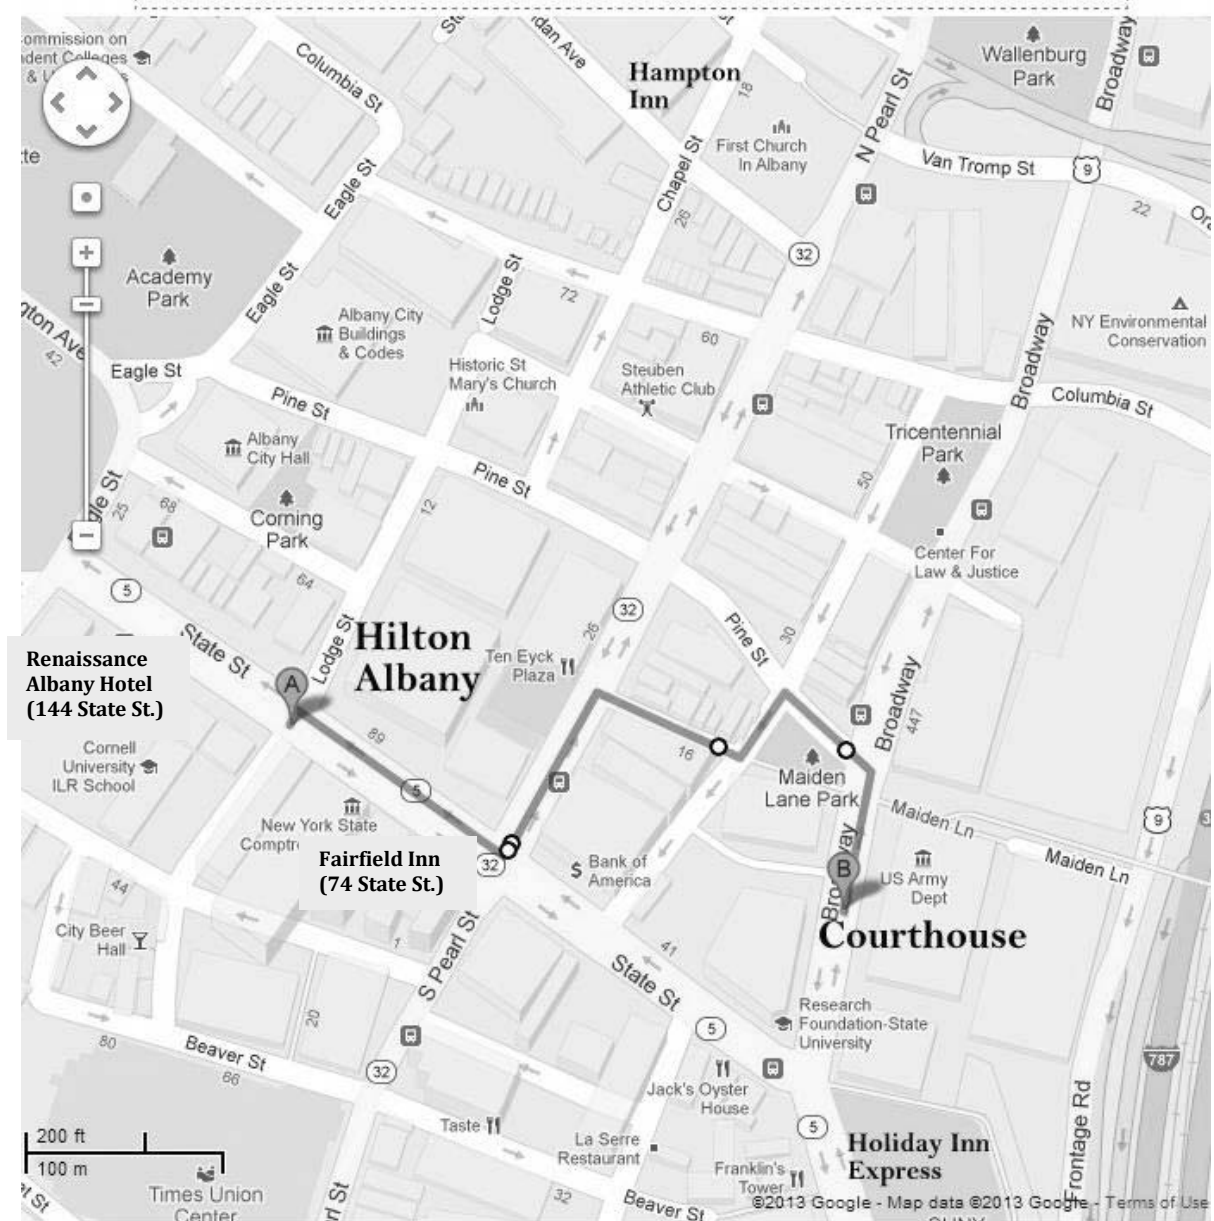

MAP

Walk 0.3 mi, 6 min

Depart Hilton Albany - 40 Lodge St, Albany, NY 12207

Head southwest on Lodge St toward State St (89 ft)

Turn left onto State St (400 ft)

Turn left onto N Pearl St (308 ft)

Turn right onto Maiden Ln (0.1 mi)

Turn right onto Broadway. Destination will be on the left. (194 ft)

Arrive James T. Foley Federal Courthouse - 445 Broadway, Albany, NY 12207